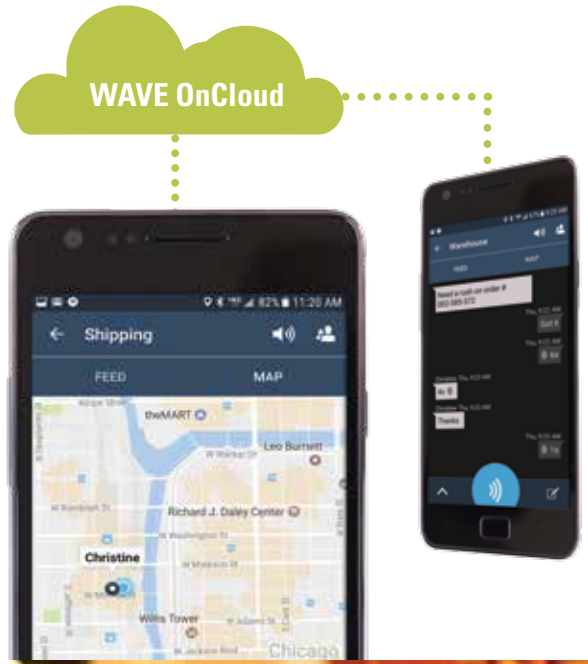

REDUCE COSTS

PAY A SIMPLE USER SUBSCRIPTION FEE EVERY MONTH. AND THAT'S IT.

Choose from a broadband-only service plan or a broadband-to-MOTOTRBO service plan. You keep costs low and predictable. And you can easily add or remove users as your needs change over time.

STREAMLINE YOUR COMMUNICATIONS

GET PTT, TEXT AND LOCATION ALL FROM ONE APP.

While smart devices can support multiple applications, you shouldn't have to switch between apps to communicate.

YOUR DEVICE YOUR CARRIER